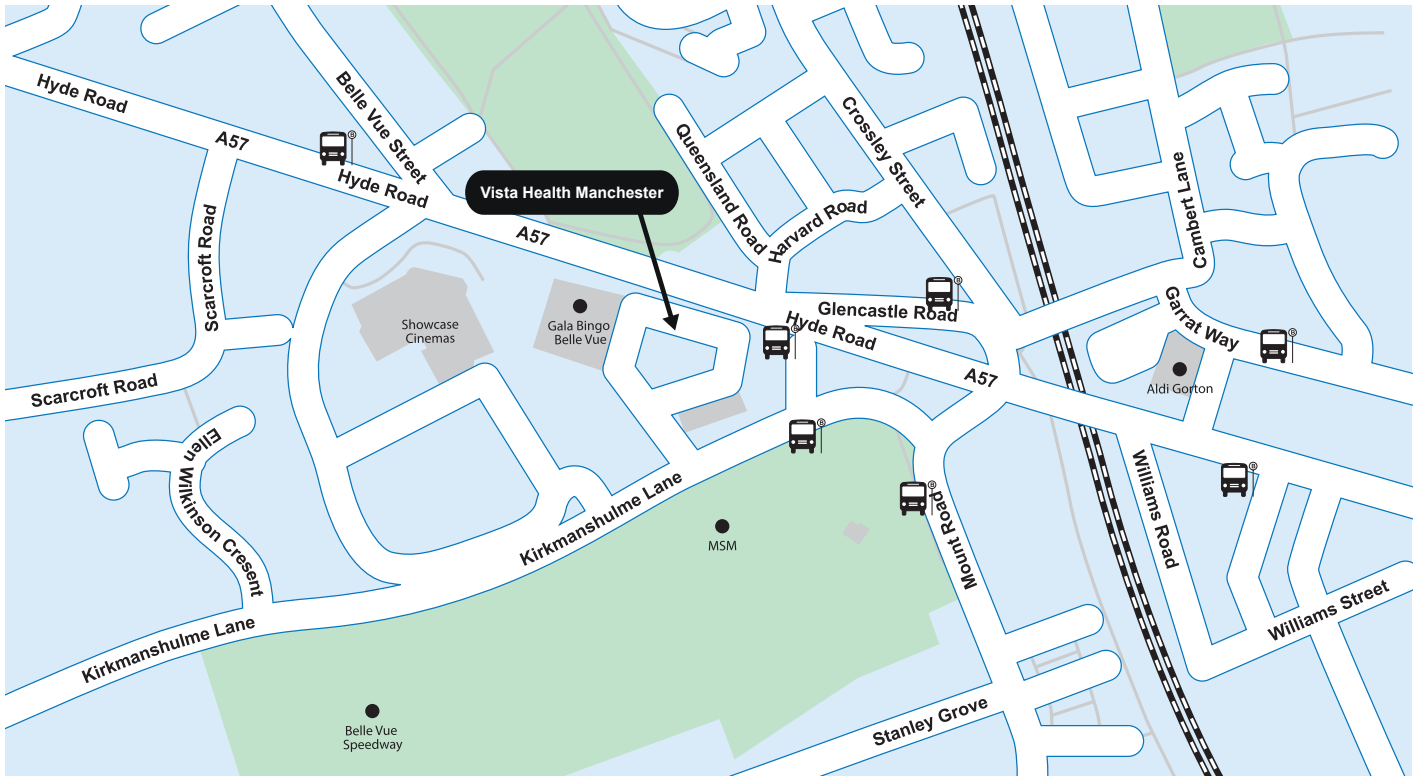

HOW TO FIND VISTA HEALTH MANCHESTER

Hyde Road, Belle Vue M18 7BA

BY ROAD

Conveniently placed on Hyde Road / Kirkmanshulme Lane, easily accessible from Ashton-under-Lyne, Hyde and Manchester. Close to the Showcase Cinema and opposite Belle Vue Greyhound Stadium. You will see a signpost at the entrance to the car park on Kirkmanshulme Lane. There is free parking at this location and designated spaces for blue badge holders.

The mobile clinical unit is located in the Gala Bingo car park, entrance off Kirkmanshulme Lane.

BY BUS

52,54,168,169 and 170. From Manchester Piccadilly, take the 201, 203 or 204.

BY RAIL

Belle Vue Station is located nearby, approximately five minutes walk.