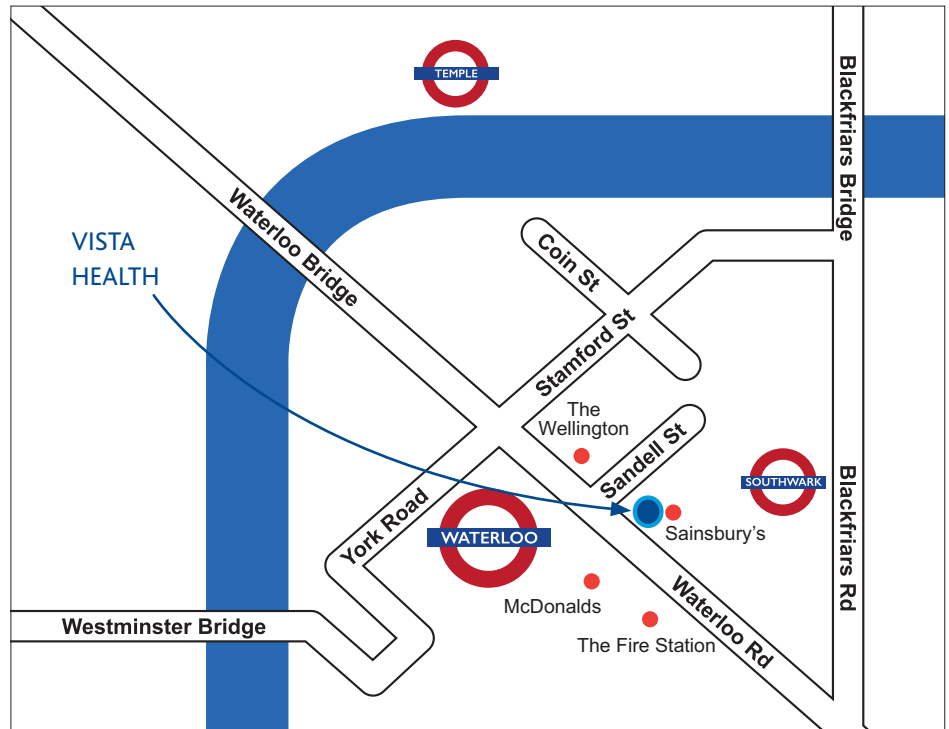

## HOW TO FIND VISTA HEALTH WATERLOO

**1st Floor, Capital Tower, 91 Waterloo Road, London SE1 8RT**

Capital Tower is located opposite the lower Waterloo station entrance leading on to Waterloo Road and on the corner of Sandell Street.

Waterloo Station is on the Bakerloo, Jubilee, Waterloo & City and Northern Underground Lines and also on many overland lines serving South East London, Kent and East Sussex.

### BY ROAD

Sat nav: SE1 8RT – Capital Tower is on the entry of Sandell Street with the Wellington Pub at the corner. There is no parking available at this centre. In Borough of Lambeth Blue Badge Holders can park on a single yellow line as long as a parking clock is displayed.

### BY RAIL

By Train to Waterloo station: from the main platform area, opposite platform 5, follow signs for Exit 2 (follow signs towards McDonalds); use the escalators and exit the station; opposite the station entrance you can see a big office building called Capital Tower. Cross the road and enter the main entrance of the building.