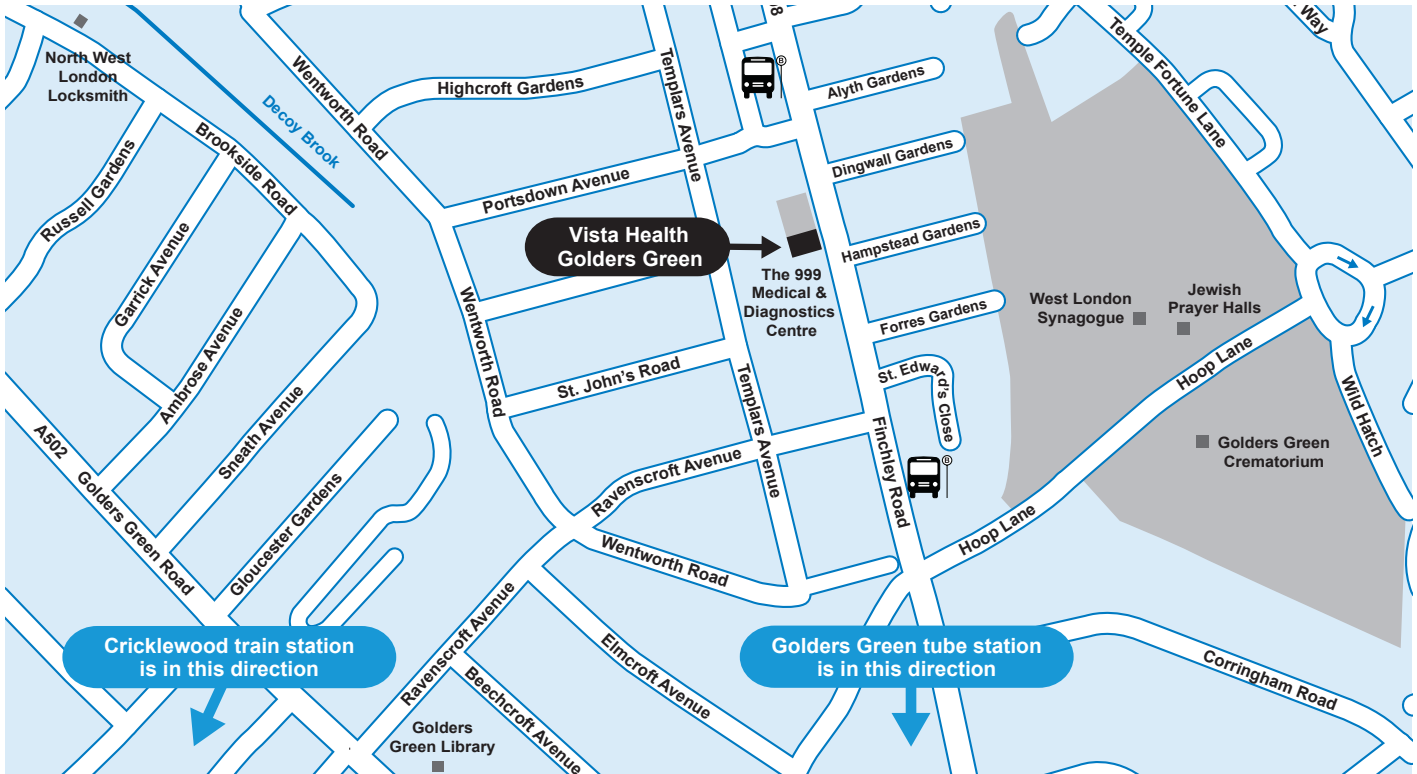

HOW TO FIND VISTA HEALTH GOLDERS GREEN

1001 Finchley Road, Golders Green, London NW11 7HB

BY ROAD

Vista Health Golders Green is situated on the A598 Finchley Road, within The 999 Medical & Diagnostic Centre, at number 1001 Finchley Road.

Parking

There is limited parking on our forecourt directly outside the centre. You may park on the road but the following restrictions apply: on the same side on the single yellow line until 4pm; on the opposite side in between the two yellow signs after 10am.

BY BUS

The bus routes servicing the centre are N13, 460, 102 and 82 all stop in Finchley Road.

BY RAIL

The nearest tube station is Golders Green, which is approximately 0.4 miles away. From the station walk right down the Finchley Road (approximately 10 minutes walk).

Cricklewood Railway Station is the nearest main line station, which is approximately 1.5 miles away.

Upon arrival please report to the Vista Health reception desk which is located in the main reception area of The 999 Medical Centre.