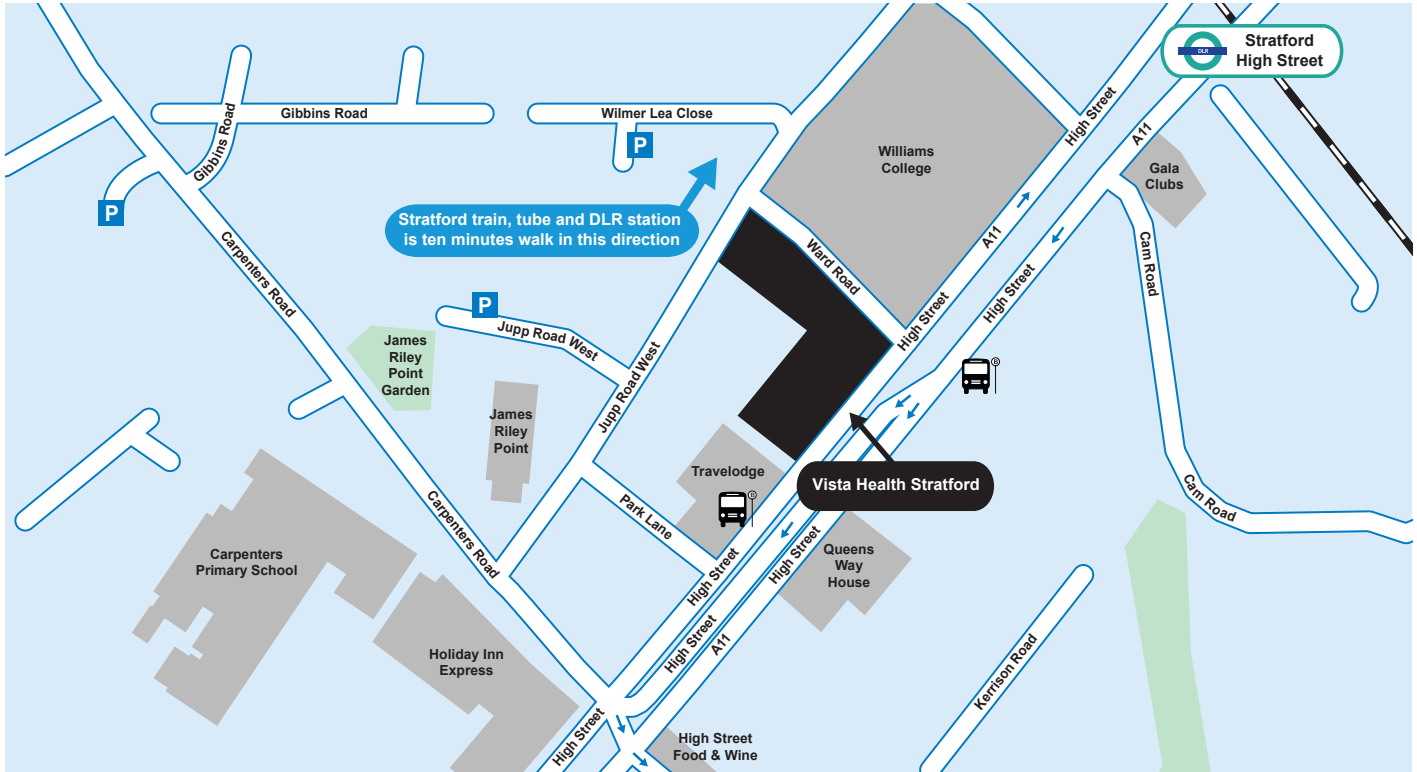

HOW TO FIND VISTA HEALTH STRATFORD

236-252 High Street, Stratford E15 2JA

BY ROAD

Vista Health Stratford is situated on the A11, 236-252 High Street, towards Bow between Williams College and Travelodge.

Parking

Metered parking is available close to the centre.

BY BUS

The bus routes servicing the centre are 25, 108, 276, 425 and N8.

BY RAIL

Stratford High Street DLR is approximately 0.2 miles from the centre. Stratford International Train Station, The Tube (Central Line) & DLR are approximately 0.4 miles from the centre. Both stations are approximately ten minutes walk from the centre.